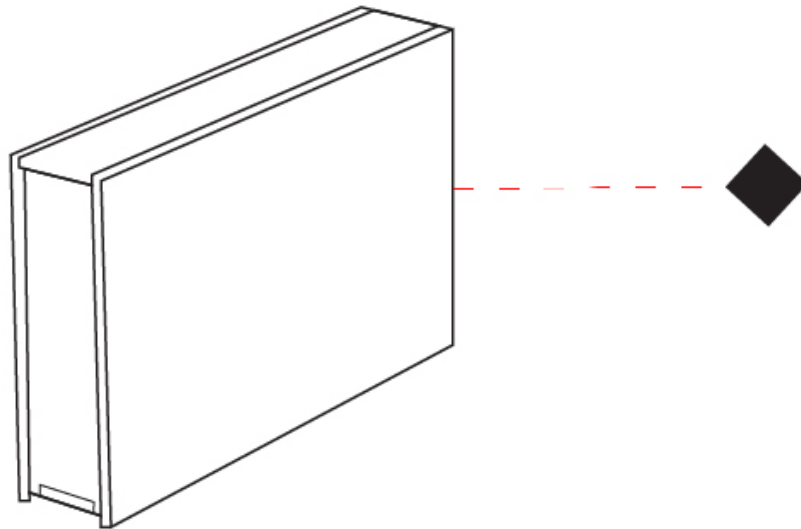

LED120 SURFACE

D73029-

PROJECT

TYPE

SPECIFIER

QUANTITY

DATE

D