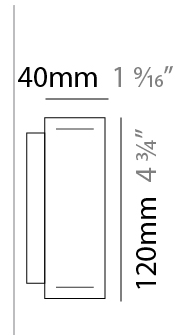

LED120 SURFACE

D73029-

base number   Color   Finish
Temperature   Options

1. To build a product code in our configurator select the specify button on the base model # product page
2. To build a manual product code on this datasheet choose from the options listed below in blue font and add the suffix to the base model #

GENERAL

Series: Woodlin
Subseries: LED120
Brand: Tunto
Division: Design
Mounting Type: Surface
Mounting Location: Wall
Subcategory: Sconce

PHYSICAL

Shape: Rectangle
Length (mm): 700
Length (in): 27 ⁹/₁₆"
Width (mm): 40
Width (in): 1 ⁹/₁₆"
Height (mm): 120
Height (in): 4 ³/₄"
Extension (mm): 40
Extension (in): 1 ⁹/₁₆"
Light Distribution: Direct / Indirect
Diffuser: Opal
Fixture Finish: WAL / ASH / OAK / BLK / WHI
Fixture Material: Wood

ELECTRICAL

Lamp Type: LED
Input Wattage (W): 31
Total Output Wattage (W): 25.3
Dimming: Tri-Mode (Non-Dimming and Phase Dimming (120Vac only) and 0-10V Dimming)
Driver Included: Yes
Driver Location: Remote
Driver Type: Constant Current - Universal
Driver Class: Class 2
Housing: ENCP3
Input Voltage (V): 120 - 277
Constant Current (MA): 700

LED

Color Temperature (°K): 2700 / 3000 / 4000
Max. Delivered Lumen (lm): 1500
CRI: >93 CRI
Lamp Life (hrs): 50000

OPTICAL

RATINGS AND CERTIFICATIONS

Certified By: Certified for North American Standards
IP rating: IP20

PROJECT	_____
TYPE	_____
SPECIFIER	_____
QUANTITY	_____
DATE	_____

700mm 27 ⁹/₁₆"

Indirect