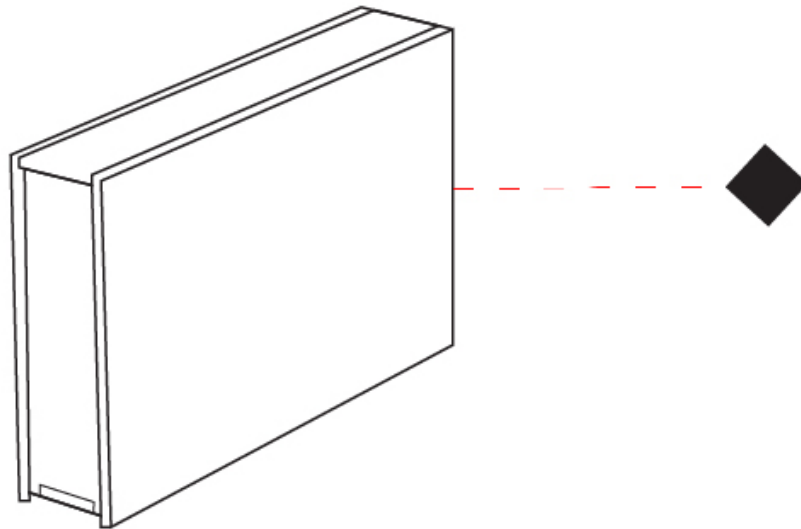

LED120 SURFACE

D73028-

PROJECT _____

TYPE _____

SPECIFIER _____

QUANTITY _____

DATE _____